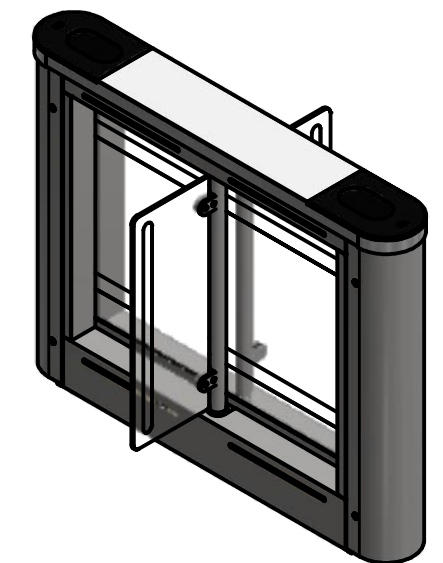

Solid glass top

Stainless steel top with glass inserts

Instalation tamplate

Speed gates  
Sweeper-BM

[www.tiso.global](http://www.tiso.global)