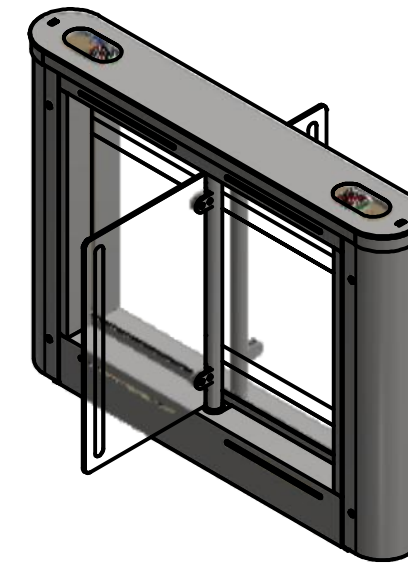

Solid glass top

Stainless steel top with glass inserts

Instalation tamplate

Speed gates  
Sweeper-BM

[www.tiso.global](http://www.tiso.global)