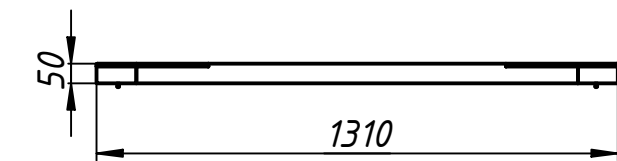

Solid glass top

Stainless steel top with glass inserts

Instalation tamplate

Speed gates  
Sweeper-BM

[www.tiso.global](http://www.tiso.global)