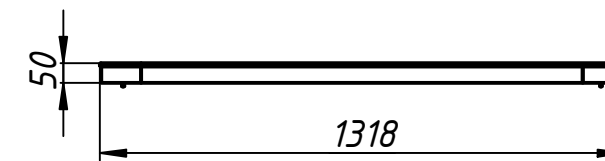

Solid glass top

Stainless steel top with glass inserts

Instalation tamplate

Speed gates  
Sweeper-BM

[www.tiso.global](http://www.tiso.global)