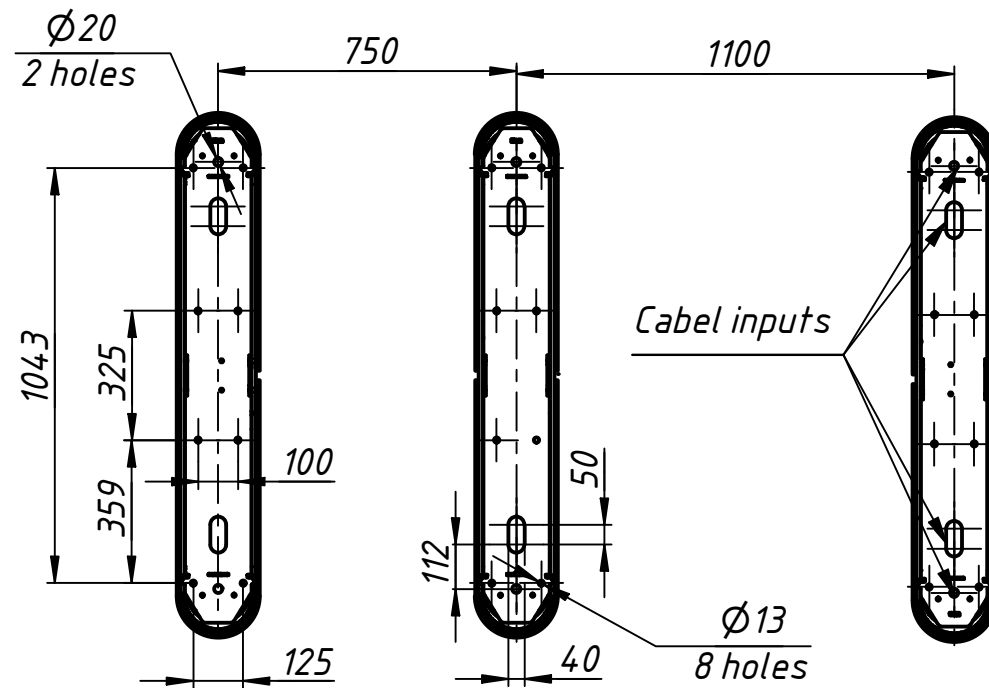

Solid glass top

Stainless steel top with glass inserts

Instalation tamplate

Speed gates  
Sweeper-BM

[www.tiso.global](http://www.tiso.global)