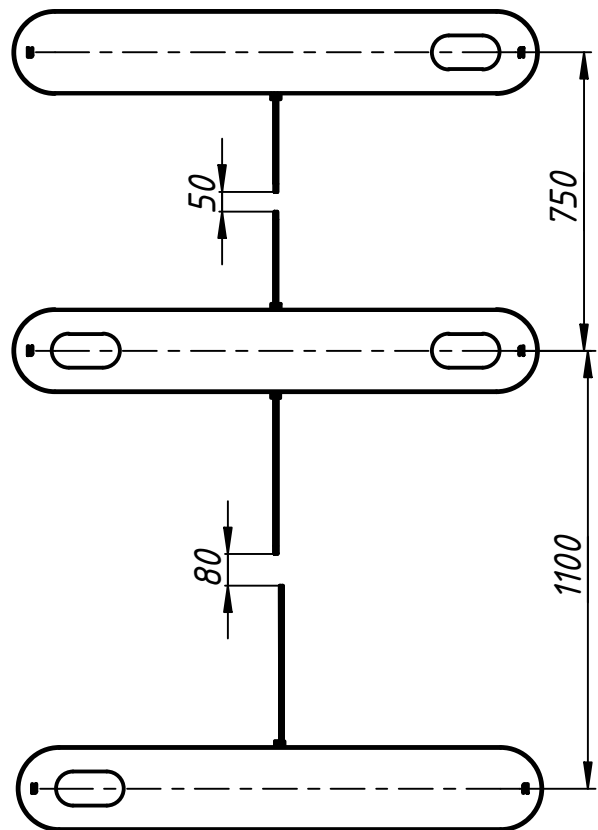

Solid glass top

Stainless steel top with glass inserts

Instalation tamplate

Speed gates  
Sweeper-BM

[www.tiso.global](http://www.tiso.global)