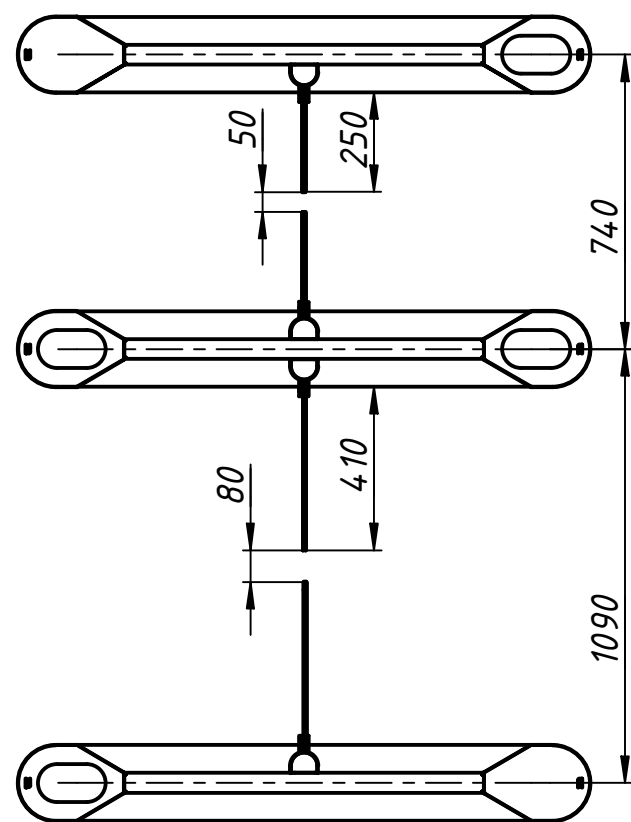

Instalation tamplate

Speed gates
Sweeper-HG-BM

www.tiso.global