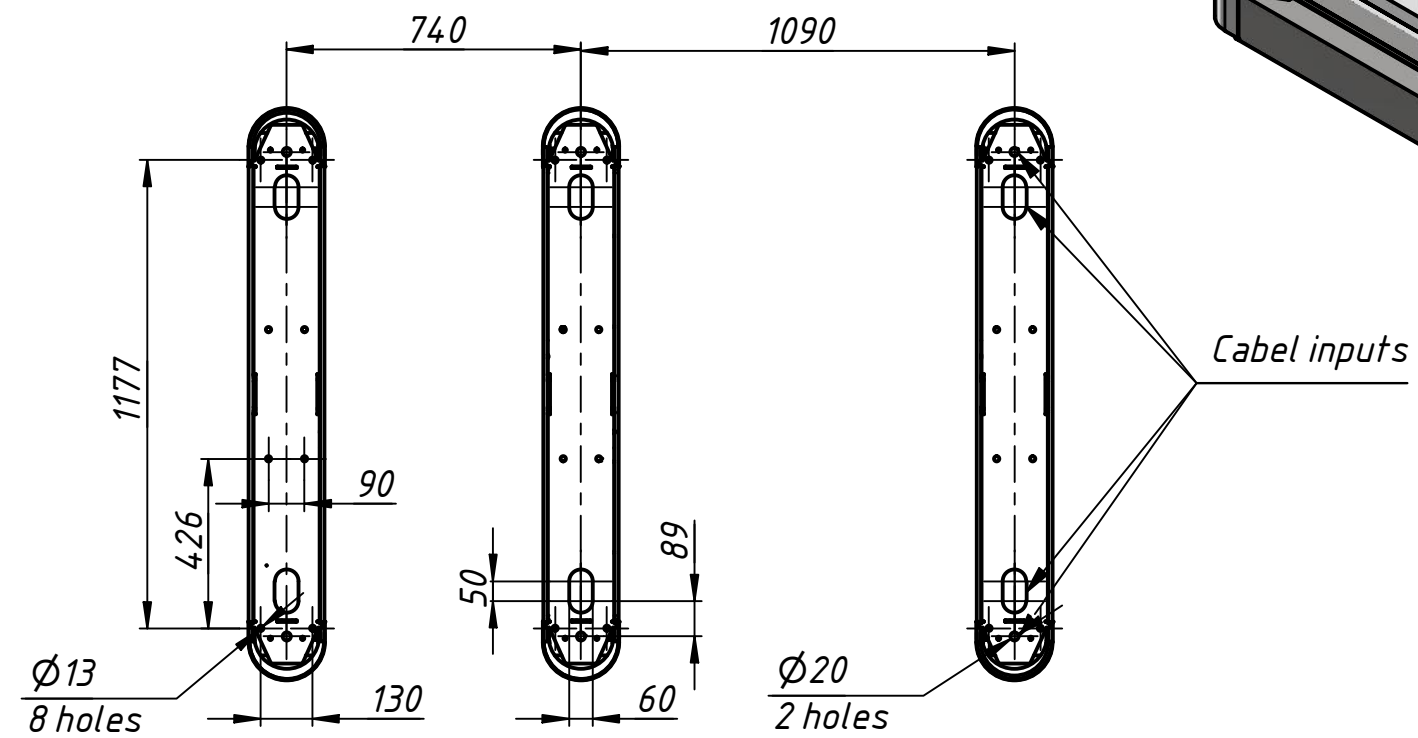

Instalation tamplate

Speed gates
Sweeper-HG-BM

www.tiso.global