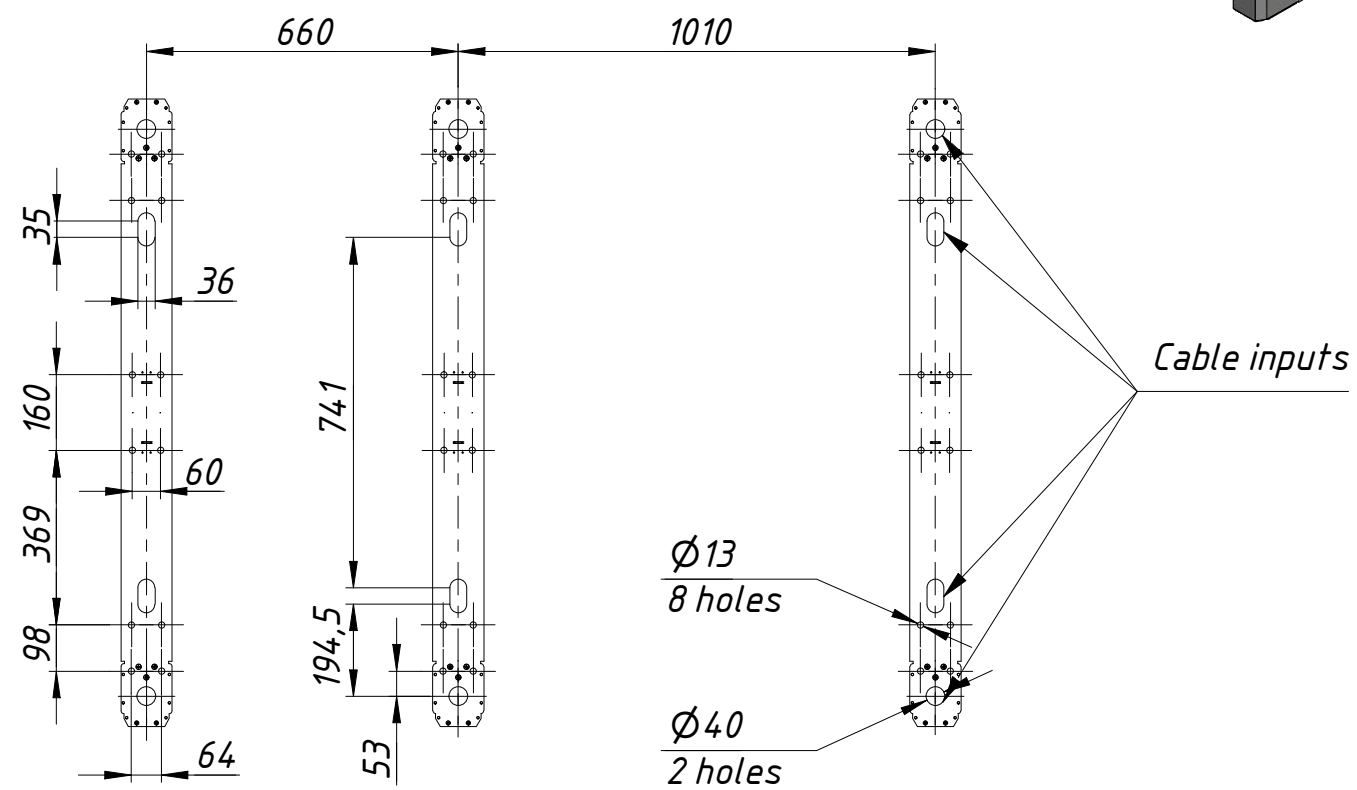

Instalation tamplate

Speed gates
SWEEPER S-BM

www.tiso.global