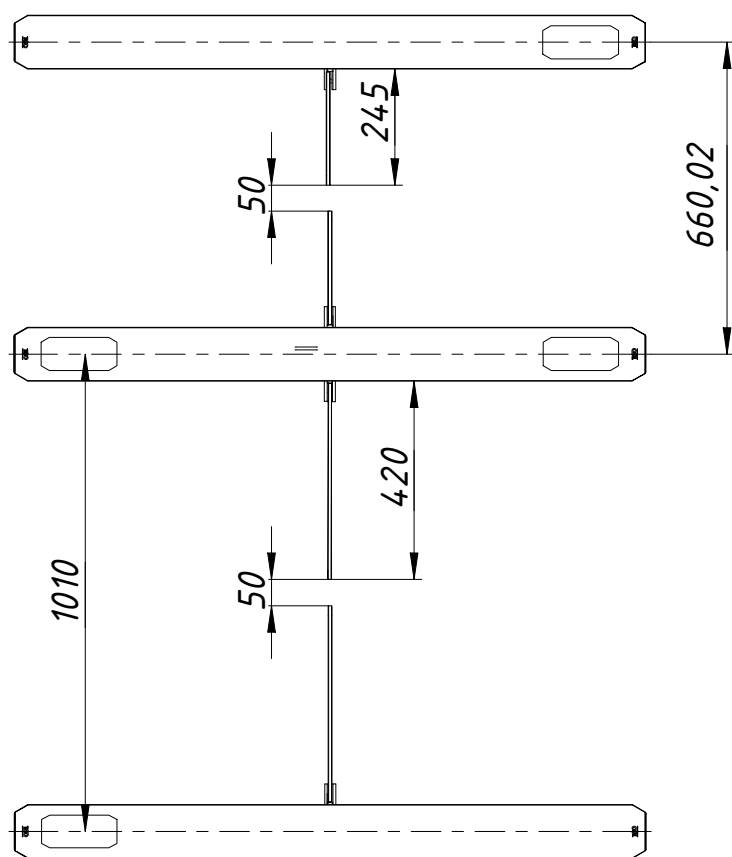

Instalation tamplate

Speed gates
SWEEPER S-BM

www.tiso.global